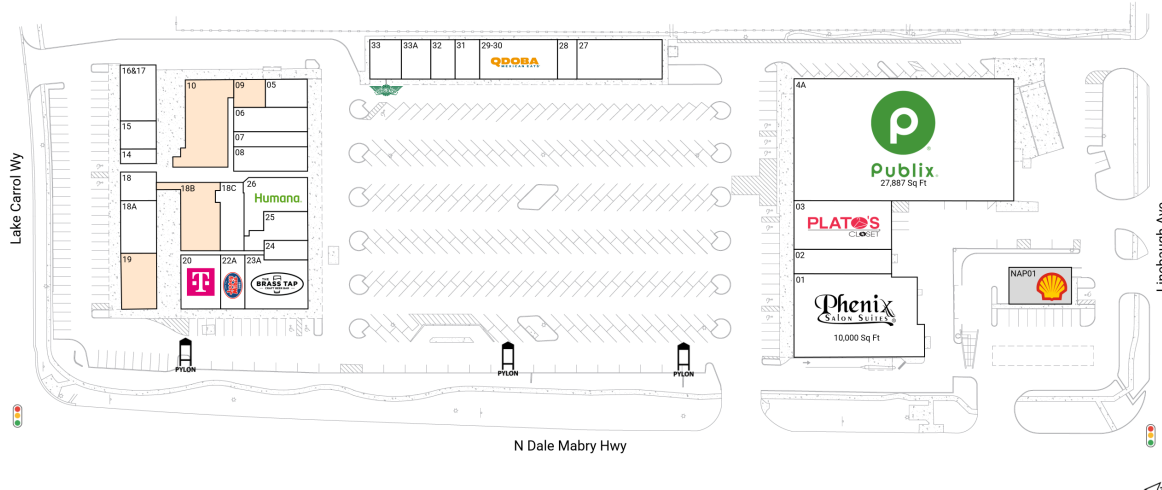

Carrollwood Center

10025-10235 N. Dale Mabry Highway | Tampa, FL 33618

Hillsborough County Tampa-St. Petersburg-Clearwater, FL 92,678 Sq Ft

28.0417, -82.5040

Available Spaces

09	1,000 Sq Ft	360°	18B	1,700 Sq Ft	360°
10	3,397 Sq Ft	360°	19	2,106 Sq Ft	360°

Current Tenants

Space size listed in square feet

01	Phenix Salon Suites	10,000
02	IVX Health	2,500
03	Plato's Closet	5,000
4A	Publix	27,887
05	Mr. Empanada	1,350
06	The Bello Nail Bar	1,873
07	Florida West Coast Credit Unio	1,155
08	La Michoacana Iconic Ice Cream	1,961
14	Kim's Tailor	546
15	Carrollwood Barber Shop	1,068
16&17	Laundry Boys	2,121
18	Revello Medical Center	1,275
18A	DGlo Beauty	2,000
18C	Elena M. Morreale, D.C., P.A.	1,550
20	T-Mobile	2,200
22A	Jersey Mike's	1,375
23A	The Brass Tap	3,280
24	Livia MedSpa	900
25	The Hungry Greek	1,700
26	Humana	2,725
27	JETSET Pilates	3,500
28	Queenie Hair Studio	800
29-30	Qdoba Mexican Grill	3,200
31	China Garden	1,009
32	H & M Cellphone and Accessories	1,000
33	Wingstop	1,293
33A	Sailing Poke Bowl	1,207
NAP01	Shell Oil	0

This site plan is for illustrative and information purposes only, showing the general layout of the shopping center; and is not a legal survey. Brixmor makes no representation or warranty that the shopping center is exactly as depicted as site conditions and tenant mix are subject to change over time.